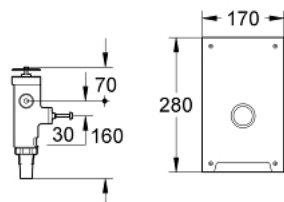

## 42 902 000 FLUSH VALVE FOR WC

### PRODUCT DESCRIPTION

- Colour: chrome
- concealed installation
- $\frac{3}{4}$ "
- 6 - 9 l adjustable
- stainless steel wall plate
- without stop valve
- without flush pipe
- to replace against model 633.04.200 (G1)

## 42 902 000 FLUSH VALVE FOR WC

**SELECT SPARE PART:** , January 2010 – now

1: Flush plate (Spare part-nr. 43176000)

2: Mounting set (Spare part-nr. 43269000)