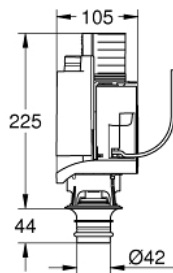

42 314 000 DISCHARGE VALVE AV1 COMPLETE

PRODUCT DESCRIPTION

- pneumatic discharge valve offering 2 modes of operation: dual flush or start/stop
- including plug seat

42 314 000 DISCHARGE VALVE AV1 COMPLETE

SELECT SPARE PART: , June 2006 – now

1: pneumatic hose (Spare part-nr. 42319000)

2: Ball seal dia. 9x6.8 mm (Spare part-nr. 42310000)

3: Valve seat for GD2 (Spare part-nr. 42315000)