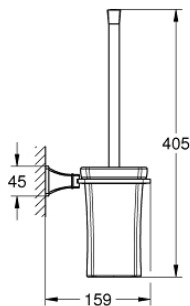

40 946 IG0 GRANDERA TOILET BRUSH SET

PRODUCT DESCRIPTION

- Colour: chrome/gold
- material: ceramic
- GROHE LongLife finish

40 946 IG0 GRANDERA TOILET BRUSH SET

SELECT SPARE PART: , September 2021 – now

1: Brush (Spare part-nr. 40672000)

1.1: Spare brush head (Spare part-nr. 40673000)

2: Spare glass (Spare part-nr. 40671000)