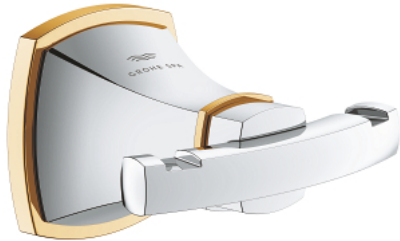

40 930 IG0 GRANDERA ROBE HOOK

PRODUCT DESCRIPTION

- Colour: chrome/gold
- material: metal
- concealed fastening
- GROHE LongLife finish