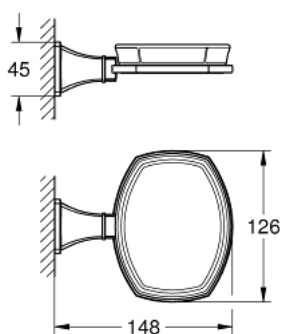

40 923 IG0 GRANDERA HOLDER WITH CERAMIC SOAP DISH

PRODUCT DESCRIPTION

- Colour: chrome/gold
- material: ceramic/metal
- concealed fastening
- GROHE LongLife finish

Pure Freude
an Wasser

40 923 IG0 GRANDERA HOLDER WITH CERAMIC SOAP DISH

SELECT SPARE PART: , September 2021 – now

1: Spare soap dish (Spare part-nr. 40670000)