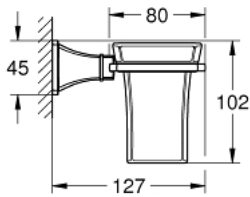

40 909 IG0 **GRANDERA HOLDER WITH CERAMIC TUMBLER**

PRODUCT DESCRIPTION

- Colour: chrome/gold
- material: ceramic/metal
- concealed fastening
- GROHE LongLife finish

Pure Freude
an Wasser

40 909 IG0 GRANDERA HOLDER WITH CERAMIC TUMBLER

SELECT SPARE PART: , September 2021 – now

1: Cup (Spare part-nr. 40668000)