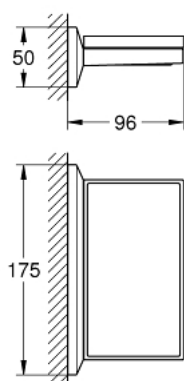

## 40 907 000 ALLURE BRILLIANT SHELF WITH SOAP DISH

## 40 907 000 ALLURE BRILLIANT SHELF WITH SOAP DISH

**SELECT SPARE PART:** , September 2021 – now

1: Spare soap dish (Spare part-nr. 40580000)