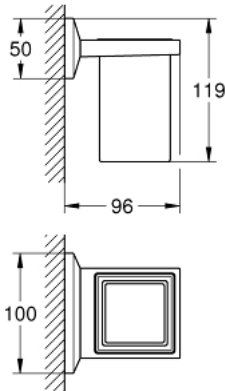

## 40 893 000 ALLURE BRILLIANT HOLDER WITH TUMBLER

### PRODUCT DESCRIPTION

- Colour: chrome
- material: glass / metal
- concealed fastening
- GROHE LongLife finish

## 40 893 000 ALLURE BRILLIANT HOLDER WITH TUMBLER

**SELECT SPARE PART:** , September 2021 – now

1: Spare glass for brush (Spare part-nr. 40579000)