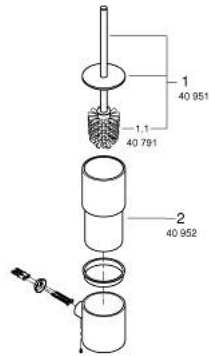

40 892 GL0 ATRIO TOILET BRUSH SET

PRODUCT DESCRIPTION

- Colour: cool sunrise
- material: glass / metal
- wall mounted
- concealed fastening
- GROHE LongLife finish

40 892 GL0 ATRIO TOILET BRUSH SET

SELECT SPARE PART: , September 2021 – now

1: Spare brush (Spare part-nr. 40951GL0)

1.1: Spare brush head (Spare part-nr. 40791KS1)

2: Spare glass for brush (Spare part-nr. 40952000)