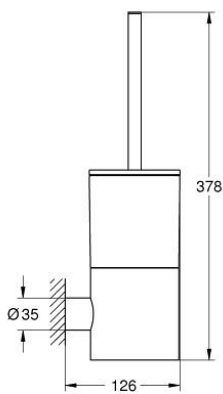

40 892 EN0 ATRIO TOILET BRUSH SET

PRODUCT DESCRIPTION

- Colour: Brushed nickel
- material: glass / metal
- wall mounted
- concealed fastening
- GROHE LongLife finish

40 892 EN0 ATRIO TOILET BRUSH SET

SELECT SPARE PART: , September 2021 – now

1: Spare brush (Spare part-nr. 40951EN0)

1.1: Spare brush head (Spare part-nr. 40791KS1)

2: Spare glass for brush (Spare part-nr. 40952000)