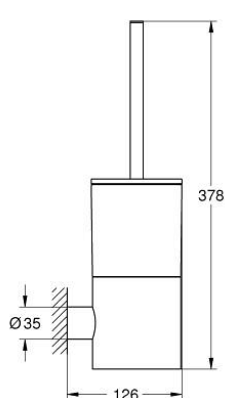

## 40 892 DA0 ATRIO TOILET BRUSH SET

### PRODUCT DESCRIPTION

- Colour: warm sunset
- material: glass / metal
- wall mounted
- concealed fastening
- GROHE LongLife finish

## 40 892 DA0 ATRIO TOILET BRUSH SET

**SELECT SPARE PART:** , September 2021 – now

1: Spare brush (Spare part-nr. 40951DA0)

1.1: Spare brush head (Spare part-nr. 40791KS1)

2: Spare glass for brush (Spare part-nr. 40952000)