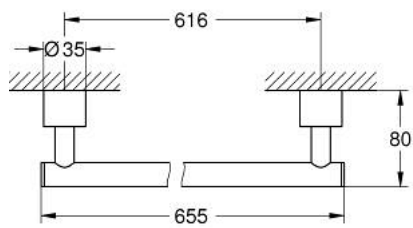

40 889 000 ATRIO TOWEL HOLDER

PRODUCT DESCRIPTION

- Colour: chrome
- 650 mm (drilling length 600 mm)
- material: metal
- concealed fastening
- GROHE LongLife finish