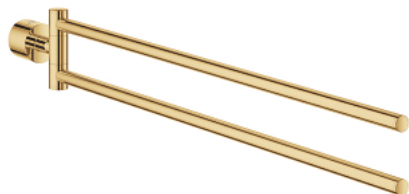

## 40 888 GL0 ATRIO TOWEL HOLDER

### PRODUCT DESCRIPTION

- Colour: cool sunrise
- material: metal
- 2 arms, pivotable
- length 489 mm
- concealed fastening
- GROHE LongLife finish