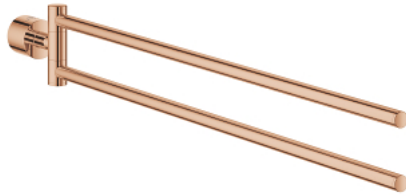

40 888 DA0 **ATRIO TOWEL HOLDER**

PRODUCT DESCRIPTION

- Colour: warm sunset
- material: metal
- 2 arms, pivotable
- length 489 mm
- concealed fastening
- GROHE LongLife finish