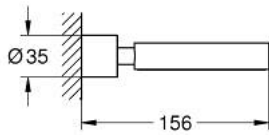

40 885 GL0 ATRIO HOLDER

PRODUCT DESCRIPTION

- Colour: cool sunrise
- fits soap dish 40 883 000 or hair dryer inlet 40 964 001 (please order separately)
- material: metal
- concealed fastening
- GROHE LongLife finish