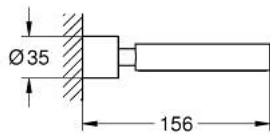

40 885 EN0 ATRIO HOLDER

PRODUCT DESCRIPTION

- Colour: Brushed nickel
- fits soap dish 40 883 000 or hair dryer inlet 40 964 001 (please order separately)
- material: metal
- concealed fastening
- GROHE LongLife finish