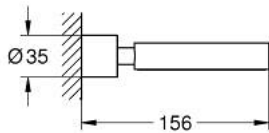

40 885 000 **ATRIO HOLDER**

PRODUCT DESCRIPTION

- Colour: chrome
- fits soap dish 40 883 000 or hair dryer inlet 40 964 001 (please order separately)
- material: metal
- concealed fastening
- GROHE LongLife finish