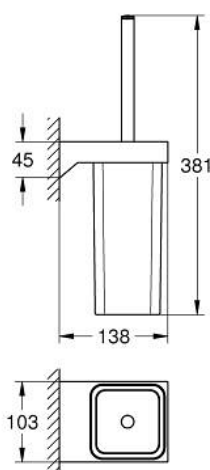

40 857 000 SELECTION CUBE TOILET BRUSH SET

PRODUCT DESCRIPTION

- Colour: chrome
- material: glass / metal
- wall mounted
- concealed fastening
- GROHE LongLife finish

40 857 000 SELECTION CUBE TOILET BRUSH SET

SELECT SPARE PART: , March 2016 – now

1: Spare brush (Spare part-nr. 40868000)

1.1: Spare brush head (Spare part-nr. 40870000)

2: Spare glass for toilet brush set (Spare part-nr. 40867000)