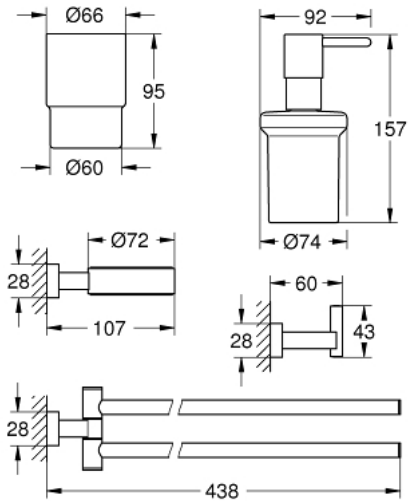

## 40 847 001 ESSENTIALS CUBE BATHROOM ACCESSORIES SET 4-IN-1

### PRODUCT DESCRIPTION

- Colour: chrome
- material: glass / metal
- consisting of:
  - soap dispenser with holder (40 756 001)
  - crystal glass with holder (40 755 001)
  - double towel bar (40 624 001)
  - robe hook (40 511 001)
- concealed fastening
- GROHE LongLife finish