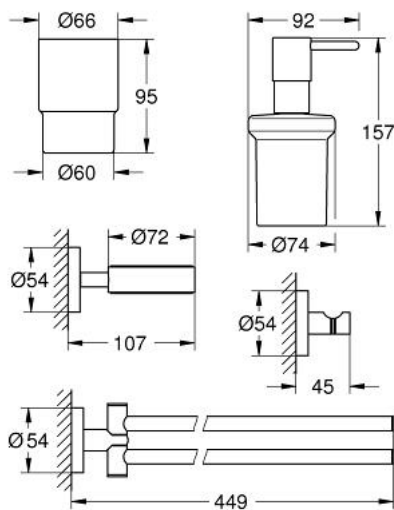

40 846 001 ESSENTIALS MASTER BATHROOM ACCESSORIES SET 4-IN-1

PRODUCT DESCRIPTION

- Colour: chrome
- material: metal
- consisting of:
 - soap dispenser with holder (40 448 001)
 - crystal glass with holder (40 447 001)
 - double towel bar (40 371 001), suitable for screwing only (including screws and dowels)
 - robe hook (40 364 001)
 - concealed fastening
 - GROHE LongLife finish
 - suitable for screwing (including screws and dowels) or gluing (glue 40 915 000 sold separately)