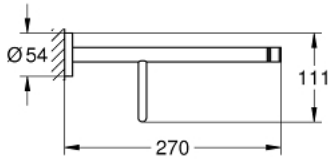

40 800 GL1 ESSENTIALS MULTI BATH TOWEL RACK

PRODUCT DESCRIPTION

- Colour: cool sunrise
- material: metal
- 604 mm (drilling length 550 mm)
- concealed fastening
- GROHE LongLife finish
- suitable for screwing (including screws and dowels)