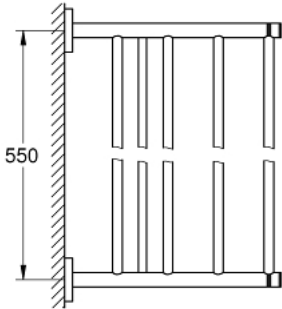

40 800 GL1 ESSENTIALS MULTI BATH TOWEL RACK

PRODUCT DESCRIPTION

- Colour: cool sunrise
- material: metal
- 604 mm (drilling length 550 mm)
- concealed fastening
- GROHE LongLife finish
- suitable for screwing (including screws and dowels)