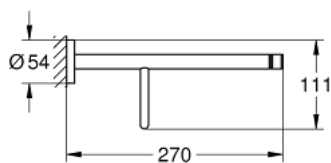

40 800 DC1 ESSENTIALS MULTI BATH TOWEL RACK

PRODUCT DESCRIPTION

- Colour: Supersteel
- material: metal
- 604 mm (drilling length 550 mm)
- concealed fastening
- GROHE LongLife finish
- suitable for screwing (including screws and dowels)