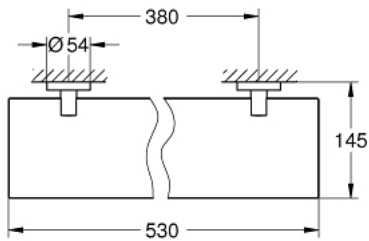

40 799 DC1 ESSENTIALS GLASS SHELF

PRODUCT DESCRIPTION

- Colour: Supersteel
- material: glass / metal
- 530 mm (functional length 380 mm)
- concealed fastening
- GROHE LongLife finish
- suitable for screwing (including screws and dowels) or gluing (glue 40 915 000 sold separately)
- holding force: max. 5 kg
- the specified holding capacity is valid for static (slowly applied) load and intended use only