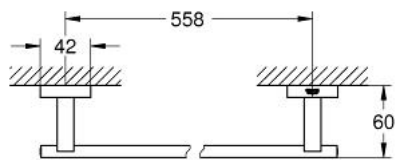

40 778 001 ESSENTIALS CUBE MASTER BATHROOM ACCESSORIES SET 4-IN-1

PRODUCT DESCRIPTION

- Colour: chrome
- material: metal
- consisting of:
 - robe hook (40 511 001)
 - towel ring (40 510 001)
 - toilet paper holder (40 507 001)
 - towel rail, 558 mm (40 509 001)
- concealed fastening
- GROHE LongLife finish