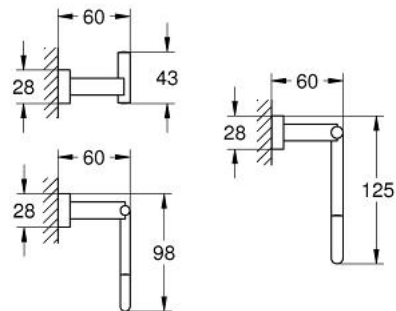

40 778 001 ESSENTIALS CUBE MASTER BATHROOM ACCESSORIES SET 4-IN-1

PRODUCT DESCRIPTION

- Colour: chrome
- material: metal
- consisting of:
 - robe hook (40 511 001)
 - towel ring (40 510 001)
 - toilet paper holder (40 507 001)
 - towel rail, 558 mm (40 509 001)
- concealed fastening
- GROHE LongLife finish