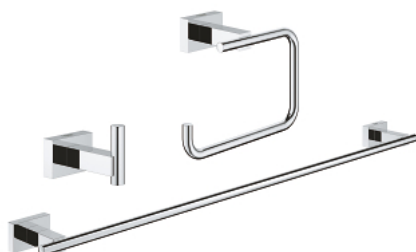

## 40 777 001 ESSENTIALS CUBE GUEST BATHROOM ACCESSORIES SET 3-IN-1

### PRODUCT DESCRIPTION

- Colour: chrome
- material: metal
- consisting of:
  - robe hook (40 511 001)
  - toilet paper holder (40 507 001)
  - towel rail, 558 mm (40 509 001)
- concealed fastening
- GROHE LongLife finish