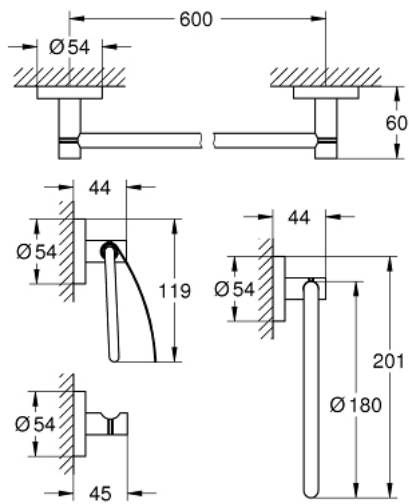

40 776 DC1 ESSENTIALS MASTER BATHROOM ACCESSORIES SET 4-IN-1

PRODUCT DESCRIPTION

- Colour: Supersteel
- material: metal
- consisting of:
 - towel ring (40 365 001)
 - robe hook (40 364 001)
 - toilet paper holder (40 367 001)
 - towel rail, 600 mm (40 366 001)
- concealed fastening
- GROHE LongLife finish
- suitable for screwing (including screws and dowels) or gluing (glue 40 915 000 sold separately)