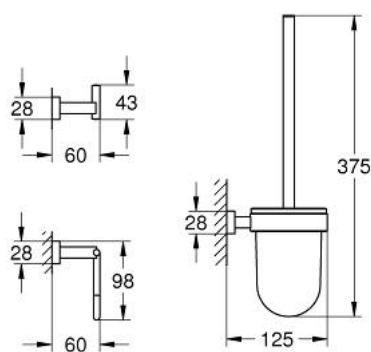

40 757 001 ESSENTIALS CUBE CITY RESTROOM ACCESSORIES SET 3-IN-1

PRODUCT DESCRIPTION

- Colour: chrome
- material: glass / metal
- consisting of:
 - robe hook (40 511 001)
 - toilet paper holder (40 507 001)
 - toilet brush (40 513 001)
- concealed fastening
- GROHE LongLife finish

40 757 001 ESSENTIALS CUBE CITY RESTROOM ACCESSORIES SET 3-IN-1

SELECT SPARE PART: , November 2014 – now

1: Spare brush (Spare part-nr. 40392000)

1.1: Spare brush head (Spare part-nr. 40791001)

2: Spare glass for brush (Spare part-nr. 40393000)