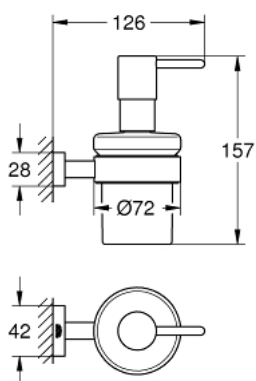

40 756 001 ESSENTIALS CUBE SOAP DISPENSER WITH HOLDER

PRODUCT DESCRIPTION

- Colour: chrome
- material: glass / metal
- filling quantity 160 ml
- consisting of:
 - holder (40 508 001)
 - soap dispenser (40 394 001)
 - concealed fastening
 - GROHE LongLife finish

40 756 001 ESSENTIALS CUBE SOAP DISPENSER WITH HOLDER

SELECT SPARE PART: , November 2014 – now

1: Soap dispenser (Spare part-nr. 40394001)