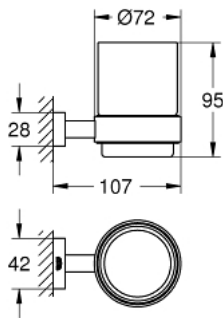

40 755 001 ESSENTIALS CUBE CRYSTAL GLASS WITH HOLDER

PRODUCT DESCRIPTION

- Colour: chrome
- material: glass / metal
- consisting of:
 - holder (40 508 001)
 - crystal glass (40 372 001)
 - concealed fastening
 - GROHE LongLife finish

40 755 001 ESSENTIALS CUBE CRYSTAL GLASS WITH HOLDER

SELECT SPARE PART: , November 2014 – now

1: Crystal glass (Spare part-nr. 40372001)