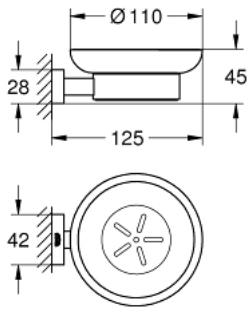

40 754 001 ESSENTIALS CUBE SOAP DISH WITH HOLDER

PRODUCT DESCRIPTION

- Colour: chrome
- material: glass / metal
- consisting of:
 - holder (40 508 001)
 - soap dish (40 368 001)
 - concealed fastening
 - GROHE LongLife finish

40 754 001 ESSENTIALS CUBE SOAP DISH WITH HOLDER

SELECT SPARE PART: , November 2014 – now

1: Soap dish (Spare part-nr. 40368001)