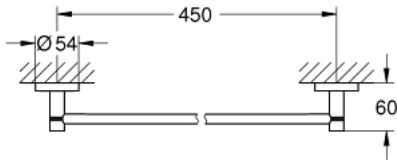

40 688 DL1 ESSENTIALS TOWEL HOLDER

PRODUCT DESCRIPTION

- Colour: brushed warm sunset
- material: metal
- 504 mm (drilling length 450 mm)
- concealed fastening
- GROHE LongLife finish
- suitable for screwing (including screws and dowels) or gluing (glue 40 915 000 sold separately)
- holding force: max. 10 kg
- the specified holding capacity is valid for static (slowly applied) load and intended use only