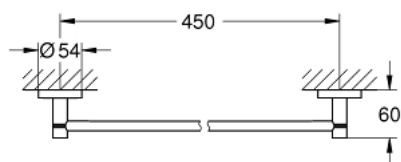

## 40 688 BE1 ESSENTIALS TOWEL HOLDER

### PRODUCT DESCRIPTION

- Colour: polished nickel
- material: metal
- 504 mm (drilling length 450 mm)
- concealed fastening
- GROHE LongLife finish
- suitable for screwing (including screws and dowels) or gluing (glue 40 915 000 sold separately)
- holding force: max. 10 kg
- the specified holding capacity is valid for static (slowly applied) load and intended use only