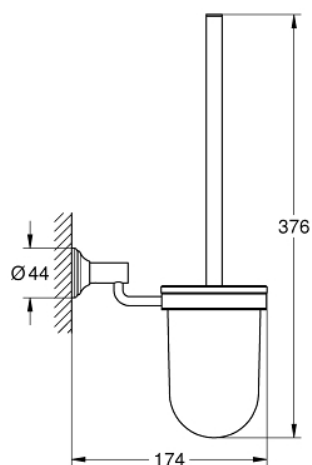

40 658 001 ESSENTIALS AUTHENTIC TOILET BRUSH SET

PRODUCT DESCRIPTION

- Colour: chrome
- material: glass / metal
- wall mounted
- concealed fastening
- GROHE LongLife finish

40 658 001 ESSENTIALS AUTHENTIC TOILET BRUSH SET

SELECT SPARE PART: , October 2014 – now

1: Spare brush (Spare part-nr. 40392000)

1.1: Spare brush head (Spare part-nr. 40791001)

2: Spare glass for brush (Spare part-nr. 40393000)