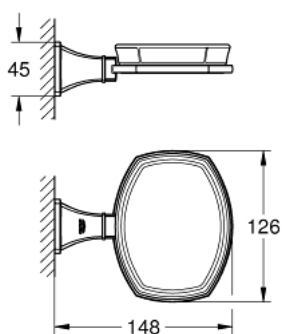

40 628 IG0 GRANDERA HOLDER WITH CERAMIC SOAP DISH

PRODUCT DESCRIPTION

- Colour: chrome/gold
- material: ceramic/metal
- concealed fastening
- GROHE LongLife finish

40 628 IG0 GRANDERA HOLDER WITH CERAMIC SOAP DISH

SELECT SPARE PART: , March 2012 – now

1: Spare soap dish (Spare part-nr. 40670000)