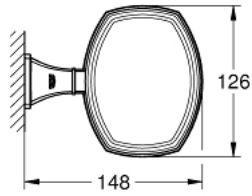

40 628 000 **GRANDERA HOLDER WITH CERAMIC SOAP DISH**

PRODUCT DESCRIPTION

- Colour: chrome
- material: ceramic/metal
- concealed fastening
- GROHE LongLife finish

40 628 000 GRANDERA HOLDER WITH CERAMIC SOAP DISH

SELECT SPARE PART: , March 2012 – now

1: Spare soap dish (Spare part-nr. 40670000)