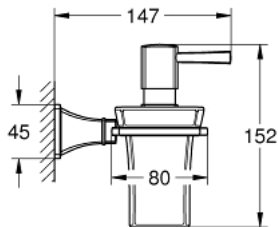

40 627 IG0 GRANDERA HOLDER WITH CERAMIC SOAP DISPENSER

PRODUCT DESCRIPTION

- Colour: chrome/gold
- material: ceramic/metal
- filling quantity 110 ml
- GROHE LongLife finish

40 627 IG0 GRANDERA HOLDER WITH CERAMIC SOAP DISPENSER

SELECT SPARE PART: , March 2012 – now

1: Soap container (Spare part-nr. 40669000)