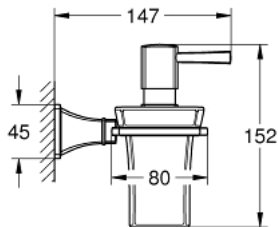

## 40 627 000 GRANDERA HOLDER WITH CERAMIC SOAP DISPENSER

### PRODUCT DESCRIPTION

- Colour: chrome
- material: ceramic/metal
- filling quantity 110 ml
- GROHE LongLife finish

## 40 627 000 GRANDERA HOLDER WITH CERAMIC SOAP DISPENSER

**SELECT SPARE PART:** , March 2012 – now

1: Soap container (Spare part-nr. 40669000)