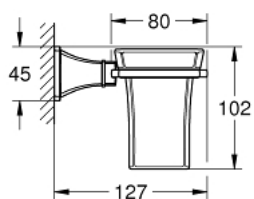

## 40 626 000 GRANDERA HOLDER WITH CERAMIC TUMBLER

### PRODUCT DESCRIPTION

- Colour: chrome
- material: ceramic/metal
- concealed fastening
- GROHE LongLife finish

## 40 626 000 GRANDERA HOLDER WITH CERAMIC TUMBLER

**SELECT SPARE PART:** , March 2012 – now

1: Cup (Spare part-nr. 40668000)