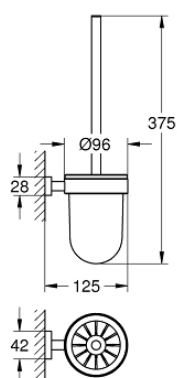

40 513 DC1 ESSENTIALS CUBE TOILET BRUSH SET

PRODUCT DESCRIPTION

- Colour: Supersteel
- material: glass / metal
- wall mounted
- concealed fastening
- GROHE LongLife finish

40 513 DC1 ESSENTIALS CUBE TOILET BRUSH SET

SELECT SPARE PART: , October 2019 – now

1: Spare brush (Spare part-nr. 40392DC0)

1.1: Spare brush head (Spare part-nr. 40791001)

2: Spare glass for brush (Spare part-nr. 40393000)