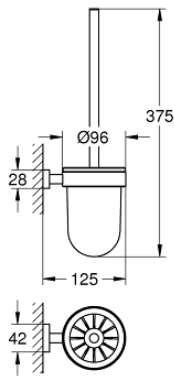

40 513 AL1 ESSENTIALS CUBE TOILET BRUSH SET

PRODUCT DESCRIPTION

- Colour: brushed hard graphite
- material: glass / metal
- wall mounted
- concealed fastening
- GROHE LongLife finish

40 513 AL1 ESSENTIALS CUBE TOILET BRUSH SET

SELECT SPARE PART: , October 2019 – now

1: Spare brush (Spare part-nr. 40392AL0)

1.1: Spare brush head (Spare part-nr. 40791001)

2: Spare glass for brush (Spare part-nr. 40393000)