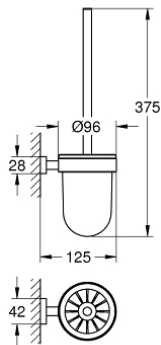

40 513 001 ESSENTIALS CUBE TOILET BRUSH SET

PRODUCT DESCRIPTION

- Colour: chrome
- material: glass / metal
- wall mounted
- concealed fastening
- GROHE LongLife finish

40 513 001 ESSENTIALS CUBE TOILET BRUSH SET

SELECT SPARE PART: , October 2014 – now

1: Spare brush (Spare part-nr. 40392000)

1.1: Spare brush head (Spare part-nr. 40791001)

2: Spare glass for brush (Spare part-nr. 40393000)