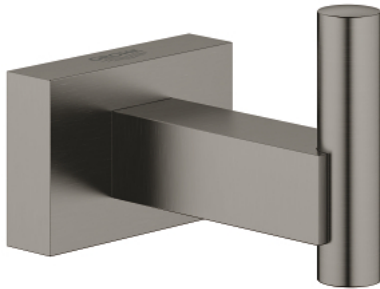

40 511 AL1 ESSENTIALS CUBE ROBE HOOK

PRODUCT DESCRIPTION

- Colour: brushed hard graphite
- material: metal
- concealed fastening
- GROHE LongLife finish