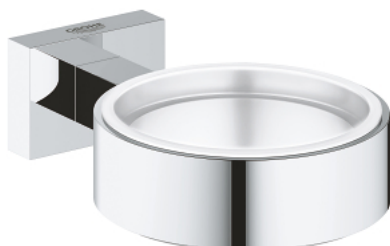

## 40 508 001 ESSENTIALS CUBE HOLDER

### PRODUCT DESCRIPTION

- Colour: chrome
- material: metal
- for crystal glass (40 372 001)
- soap dish (40 368 001) or soap dispenser (40 394 001)
- concealed fastening
- GROHE LongLife finish