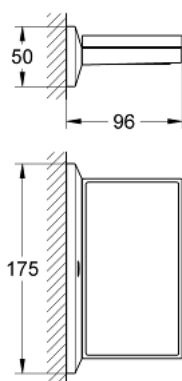

40 504 000 ALLURE BRILLIANT SHELF WITH SOAP DISH

PRODUCT DESCRIPTION

- Colour: chrome
- GROHE LongLife finish

40 504 000 ALLURE BRILLIANT SHELF WITH SOAP DISH

SELECT SPARE PART: , September 2010 – now

1: Spare soap dish (Spare part-nr. 40580000)