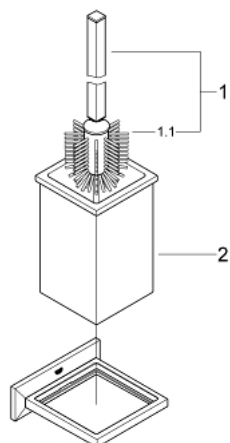

## 40 500 000 ALLURE BRILLIANT TOILET BRUSH SET

### PRODUCT DESCRIPTION

- Colour: chrome
- material: glass / metal
- wall mounted
- concealed fastening
- GROHE LongLife finish

## 40 500 000 ALLURE BRILLIANT TOILET BRUSH SET

**SELECT SPARE PART:** , August 2010 – now

1: Brush (Spare part-nr. 40581000)

1.1: Spare brush head (Spare part-nr. 40582000)

2: Spare glass (Spare part-nr. 40583000)