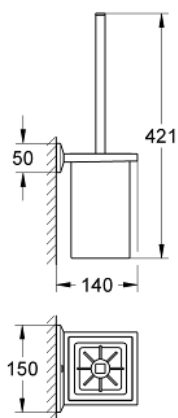

### PRODUCT DESCRIPTION

- Colour: chrome
- material: glass / metal
- wall mounted
- concealed fastening
- GROHE LongLife finish

## 40 500 000 ALLURE BRILLIANT TOILET BRUSH SET

**SELECT SPARE PART:** , August 2010 – now

1: Brush (Spare part-nr. 40581000)

1.1: Spare brush head (Spare part-nr. 40582000)

2: Spare glass (Spare part-nr. 40583000)