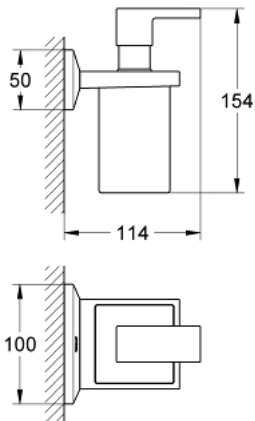

## 40 494 000 ALLURE BRILLIANT HOLDER WITH SOAP DISPENSER

### PRODUCT DESCRIPTION

- Colour: chrome
- material: glass / metal
- filling quantity 150 ml
- concealed fastening
- GROHE LongLife finish

## 40 494 000 ALLURE BRILLIANT HOLDER WITH SOAP DISPENSER

**SELECT SPARE PART:** , August 2010 – now

1: Spare soap dispenser (Spare part-nr. 40695000)