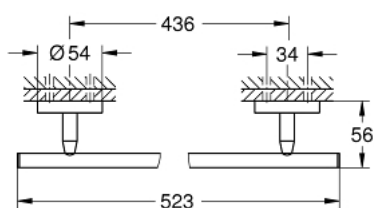

## 40 459 001 BAUCOSMOPOLITAN TOWEL HOLDER

### PRODUCT DESCRIPTION

- Colour: chrome
- material: metal
- 522 mm (drilling length 430 mm)
- concealed fastening
- GROHE LongLife finish
- suitable for screwing (including screws and dowels) or gluing (glue 40 915 000 sold separately - 2 x needed)
- holding force: max. 10 kg
- the specified holding capacity is valid for static (slowly applied) load and intended use only