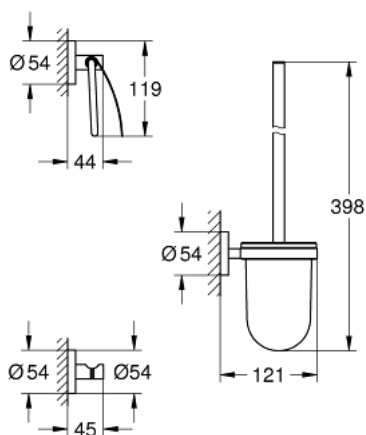

## 40 407 DC1 ESSENTIALS CITY RESTROOM ACCESSORIES SET 3-IN-1

### PRODUCT DESCRIPTION

- Colour: Supersteel
- material: glass / metal
- consisting of:
  - toilet brush set (40 374 001)
  - robe hook (40 364 001)
  - toilet paper holder (40 367 001)
- concealed fastening
- GROHE LongLife finish
- suitable for screwing (including screws and dowels) or gluing (glue 40 915 000 sold separately - 3 x needed)

## 40 407 DC1 ESSENTIALS CITY RESTROOM ACCESSORIES SET 3-IN-1

**SELECT SPARE PART:** , September 2016 – now

1: Spare brush (Spare part-nr. 40392DC0)

1.1: Spare brush head (Spare part-nr. 40791001)

2: Spare glass for brush (Spare part-nr. 40393000)