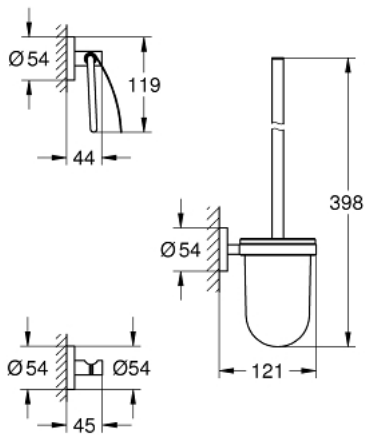

40 407 001 ESSENTIALS CITY RESTROOM ACCESSORIES SET 3-IN-1

PRODUCT DESCRIPTION

- Colour: chrome
- material: glass / metal
- consisting of:
 - toilet brush set (40 374 001)
 - robe hook (40 364 001)
 - toilet paper holder (40 367 001)
- concealed fastening
- GROHE LongLife finish
- suitable for screwing (including screws and dowels) or gluing (glue 40 915 000 sold separately - 3 x needed)

40 407 001 ESSENTIALS CITY RESTROOM ACCESSORIES SET 3-IN-1

SELECT SPARE PART: , November 2014 – now

1: Spare brush (Spare part-nr. 40392000)

1.1: Spare brush head (Spare part-nr. 40791001)

2: Spare glass for brush (Spare part-nr. 40393000)