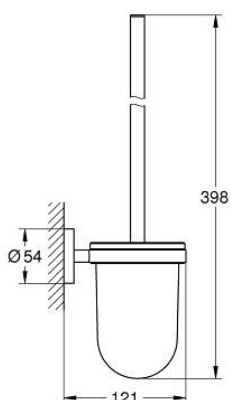

40 374 GN1 ESSENTIALS TOILET BRUSH SET

PRODUCT DESCRIPTION

- Colour: brushed cool sunrise
- material: glass / metal
- wall mounted
- concealed fastening
- GROHE LongLife finish
- suitable for screwing (including screws and dowels) or gluing (glue 40 915 000 sold separately)
- holding force: max. 5 kg
- the specified holding capacity is valid for static (slowly applied) load and intended use only

40 374 GN1 ESSENTIALS TOILET BRUSH SET

SELECT SPARE PART: , November 2016 – now

1: Spare brush (Spare part-nr. 40392GN0)

1.1: Spare brush head (Spare part-nr. 40791001)

2: Spare glass for brush (Spare part-nr. 40393000)